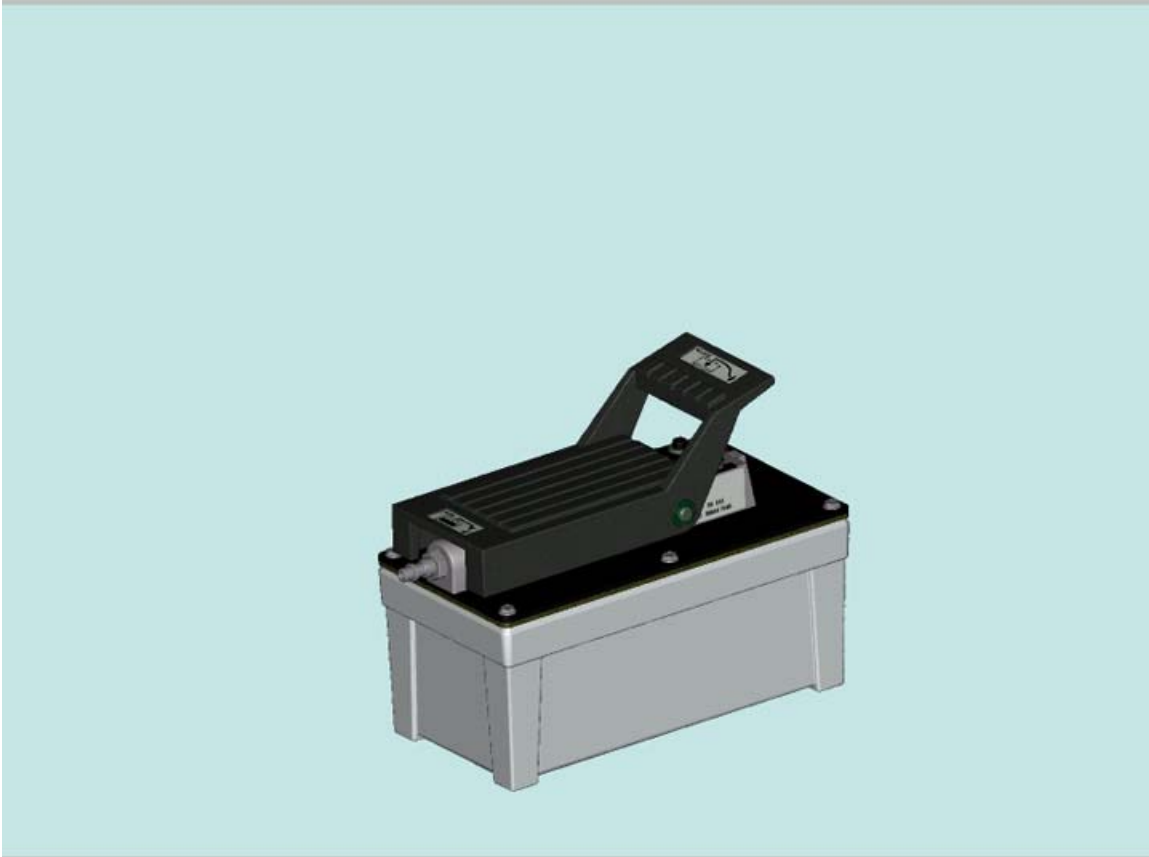

PA6M Air Pump

Manufactured by Power Team, the PA6M air pump is supplied with Sealweld's Activ-8 and Uni-Seal pumps. A Single-Speed, Single-Acting lightweight unit that operates on 40-120 PSI air pressure and delivers up to 10,000 psi. This serviceable pump motor is not a "throw away" and provides economical repair. It's vented reservoir cap, air inlet filter and internal relief valve protects the circuit components and motor.

If the 3KO is not displayed properly:

- Do you have NGRAIN Viewer installed on your computer? If not, go to <http://www.ngrain.com/products/viewer/default.aspx>, where you can register to download a free copy.
- Did you select **Disable Macros** when you opened your document? If so, close then reopen the document and select **Enable Macros** when prompted.
- Is the security level on your computer set to **High**? If so, point to **Macro** on the **Tools** menu and then click **Security**. Set the security level to **Medium** on the **Security Level** tab and select all check boxes on the **Trusted Sources** tab.